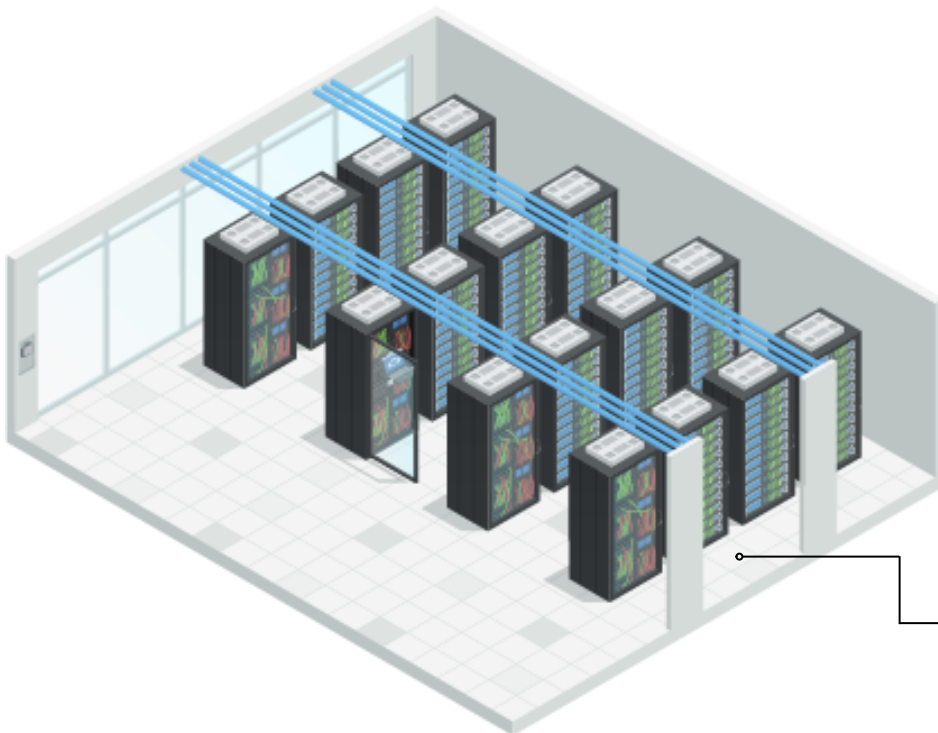

CertaUPS

UPS Education Applications

School / University Server Rooms

Preventing a loss of work and providing continuous power during examination processing in the event of a mains power outage.

CertaUPS C400R

1000 – 3000VA

Applications:

IT server racks

Description

The C400R series has been designed to deliver maximum user flexibility. Its compact and ergonomic rack mountable and floor standing design makes it an ideal fit for many server cabinets, where it only takes 2U in height even with 2000VA and 3000VA configurations. Affordable, functional and reliable, the C400R also features interactive software, which is compatible with a wide range of operating systems.

1000 – 2000VA

Applications: CCTV,
alarm systems, EPOS
and small office
networks

Description

The C200 UPS produces a pure sinewave output making it perfect for supporting critical loads. The C200 units include an AVR (Automatic Voltage Regulator) as standard, making them extremely effective even in poor mains supply conditions. With a wide input voltage window, the UPS regulates a precise output voltage without switching to battery power