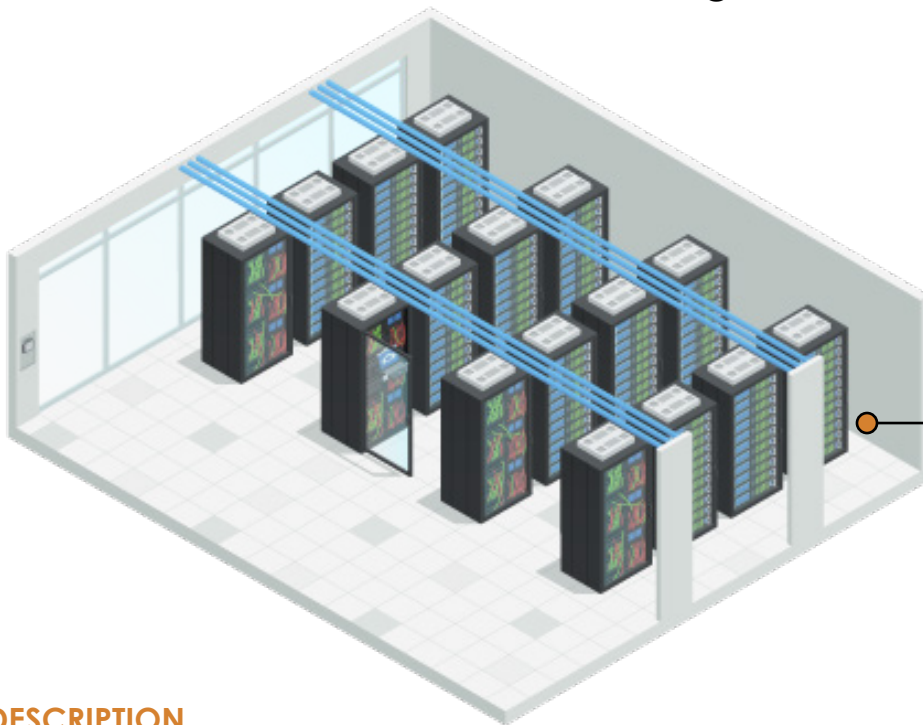

## School / University Server Rooms

Preventing a loss of work and providing continuous power during examination processing in the event of a mains power outage.

### DESCRIPTION

The C400R series has been designed to deliver maximum user flexibility. Its compact and ergonomic rack mountable and floor standing design makes it an ideal fit for many server cabinets, where it only takes 2U in height even with 2000VA and 3000VA configurations. Affordable, functional and reliable, the C400R also features interactive software, which is compatible with a wide range of operating systems.